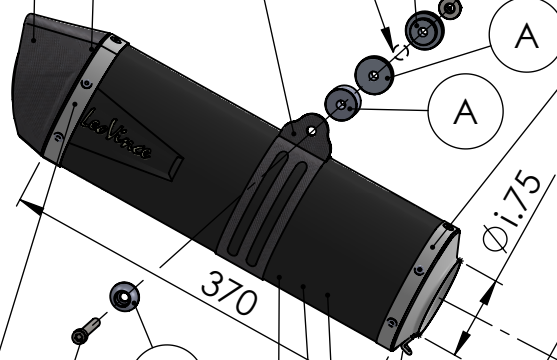

Carbon end cup set
cod.3014000701R

S.s end cup set
cod.307242711R

Carbon clamp FBTD5
cod. 3014220501R

BIKE'S FRAME

Belts and rivets kit
Cod.0814324003R

CATALYTIC CONVERTER

Manifold kit
cod.3014377204R

M12x1.25

OPTIONAL
cod.5684

Manifold kit
cod.3014377202R

(E13) 92R-02 10444

Muffler kit
Cod.3014355485R

Muffler repack kit
cod.414205R

Outer sleeve
replacement kit
cod.088291004VLR

Manifold kit
cod.3014377208R

Spring and rubber
replacement kit
Cod.303949001R

Manifold clamp
Cod.300041530R

ART. 14377EBK - SPARE PARTS

SUZUKI V-STROM 650 / XT (Also fits 35kW version)
(Fits with original center stand)(Fits with original panniers)

- (A) FITTING KIT cod. 3014377601R
- (B) CARBON COVER KIT cod. 3014377001R