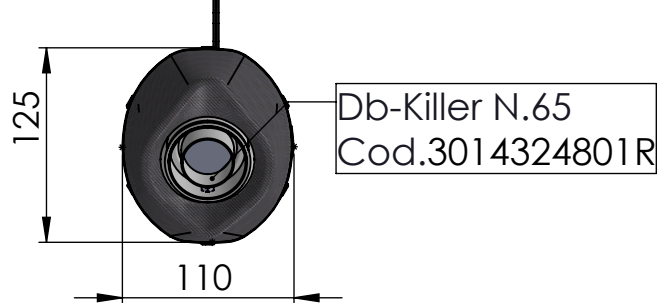

Carbon end cup set
cod.3014000701R

S.s end cup set
cod.307242711R

Carbon clamp FBTD5
cod. 3014220501R

BIKE'S FRAME

Belts and rivets kit
Cod.0814324003R

CATALYTIC CONVERTER

Manifold kit
cod.3014377204R

M12x1.25

Manifold clamp
Cod.300041530R

ART. 14377EBK - SPARE PARTS

SUZUKI V-STROM 650 / XT (Also fits 35kW version)
(Fits with original center stand)(Fits with original panniers)

- (A) FITTING KIT cod. 3014377601R
- (B) CARBON COVER KIT cod. 3014377001R